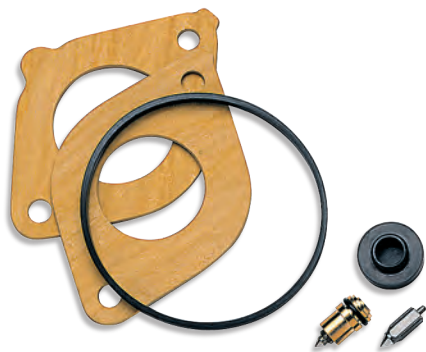

Carburetor Repair Kit

13910-89J01	DF25/30 (except V-Twin)	All
13910-95D00	DT25/30C	All
13910-94400	DT40/65/85/140	All
13910-94701	DT55/75/115	All
13910-87D00	V6, 2-Stroke Models	All

**Magnesium Anodes
For Freshwater Use Only**

55321-87J10	DF8A/9.9A	'10 - Current
	DF25 V-Twin	'06 - Current
	DF40A/50A/60A	'10 - Current
	DF70A/90A	'09 - Current
	DF90/115	'01 - '08
	DF115	'09 - Current
	DF140	'02 - Current
	DF150/175	'06 - Current
	DF200/225/250	'04 - Current
	DF300	'07 - Current

55321-94910	DF60 thru 140	'01 - '10
	DF150/175/200/ 225/250/300	'06 - Current

**Aluminum Anodes
For Brackish And/Or Saltwater**

55321-87J01	All Models	All Years

Zinc Anodes For Saltwater Use Only

11281-94400	DF60/70	'98 - '01

55321-90L00	DF9.9/15	'97 - '10