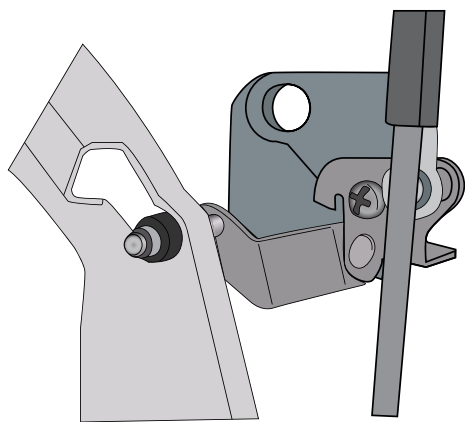

Maintenance Items

150, 175, 200, 225 (90~91), P150, P175 (90~91), P200 (90~91), ProV150 - 6K7-W0093-08-00

Kit Includes:

Qty	Description	Part #
1	Gasket	6K7-14483-00-00
1	Gasket	6E5-14198-A2-00
6	Valve, Needle	6E5-14546-00-00
6	Pin, Float	6E5-14386-02-00
6	Float	6E5-14385-02-00
3	Gasket, Float Chamber	6E5-14384-03-00
6	O-Ring	6E5-14997-00-00
6	Gasket	6E5-14398-01-00
3	Screw, With Washer	97885-05116-00
3	Screw, Panhead	92990-05016-00
3	Washer, Spring	92903-05100-00
6	Screw, Air Adjusting	6E5-14323-03-00
6	Gasket	6E5-14979-00-00
6	Gasket	6J8-14995-00-00
3	Gasket	6E5-14959-01-00

150, V150 (02~) - 64D-W0093-01-00

Kit Includes:

Qty	Description	Part #
1	Gasket, Float Chamber	64D-14384-01-00
2	Valve, Needle	6E5-14546-00-00
2	Clip	6E5-14159-00-00
2	Pin, Float	6E5-14386-02-00
2	Gasket	61U-14959-00-00
2	Valve, Drain	64D-14394-00-00
2	Gasket	6E5-14398-01-00
2	Plug	6E5-14328-01-00
2	Gasket	6E5-14979-00-00
1	Gasket	6J8-14995-00-00
1	Gasket	6E5-14198-A2-00

Cam Roller

Cam rollers can wear over time. Stocking a few will help ensure your customers get the quick service they need. Used on most two strokes from 9.9 HP up.

682-41291-00-00

150, V150, 175, 200 (96~01), 225 2.6L (96~), P150, P175, P200 (96~99), S150, C150, S175, S200 - 64D-W0093-00-00

Kit Includes:

Qty	Description	Part #
1	Gasket, Float Chamber	64D-14384-00-00
2	Valve, Needle	6E5-14546-00-00
2	Clip	6E5-14159-00-00
2	Pin, Float	6E5-14386-02-00
2	Gasket	61U-14959-00-00
2	Valve, Drain	64D-14394-00-00
2	Gasket	6E5-14398-01-00
2	Plug	6E5-14328-01-00
2	Gasket	6E5-14979-00-00
1	Gasket	6J8-14995-00-00
1	Gasket	6E5-14198-A2-00

225, 250 3.1L (90~96), S225, S250- 61A-W0093-01-00

Kit Includes:

Qty	Description	Part #
1	Clip	6E5-14159-01-00
1	O-Ring	93210-50MA8-00
1	Gasket	61A-14198-00-00
1	Valve, Needle	6E5-14546-00-00
1	Pin, Float	61A-14386-00-00
1	Valve, Drain	61A-14394-00-00
1	Gasket, Float Chamber	61A-14384-00-00
1	Screw, Air Adjusting	6E5-14323-03-00
1	Gasket	61A-14995-00-00
1	Gasket	61A-14959-00-00
1	O-Ring	61A-14561-00-00

General Information

Rigging Estimate Guide (Diagrams)

Rigging Components

Electrical Components

Engine Accessories

Propellers

Maintenance Items

Oils & Lubes

Detailing & Trailer Supplies

Accessories & Apparel

Generators & Accessories