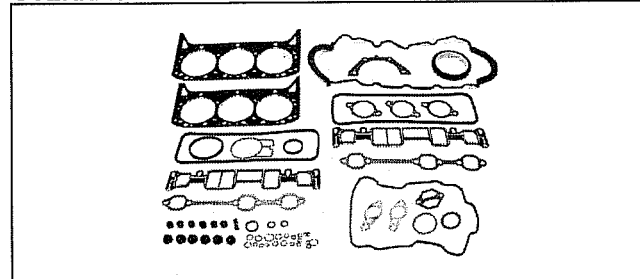

27-824326A03 290C49 484.15

Fits MCM 4.3L (s/n 1A063240 and up)

OVERHAUL GASKET SET

27-861246A06 458C82 764.70

Fits MCM/MIE 5.0L, 5.7L & 6.2L EC engines (2008 and newer)

OVERHAUL GASKET SET

27-807756A01 272C18 453.63