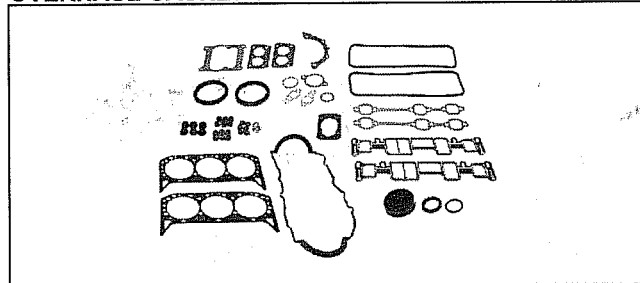

OVERHAUL GASKET SET

27-824326A02 355D55 711.10

Fits MCM 4.3L/LX/LH/LHX & 262 Mag (Gen+) (1A063239 and below)