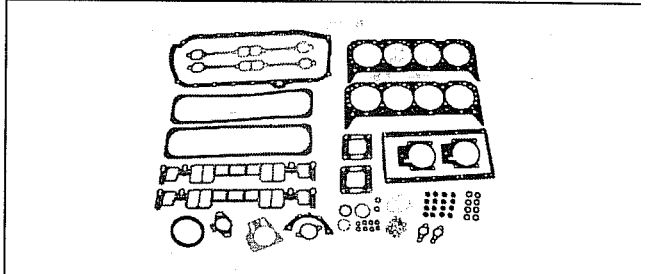

OVERHAUL GASKET SET

27-807670A97 279C35 465.58

Fits MCM 377 Scorpion